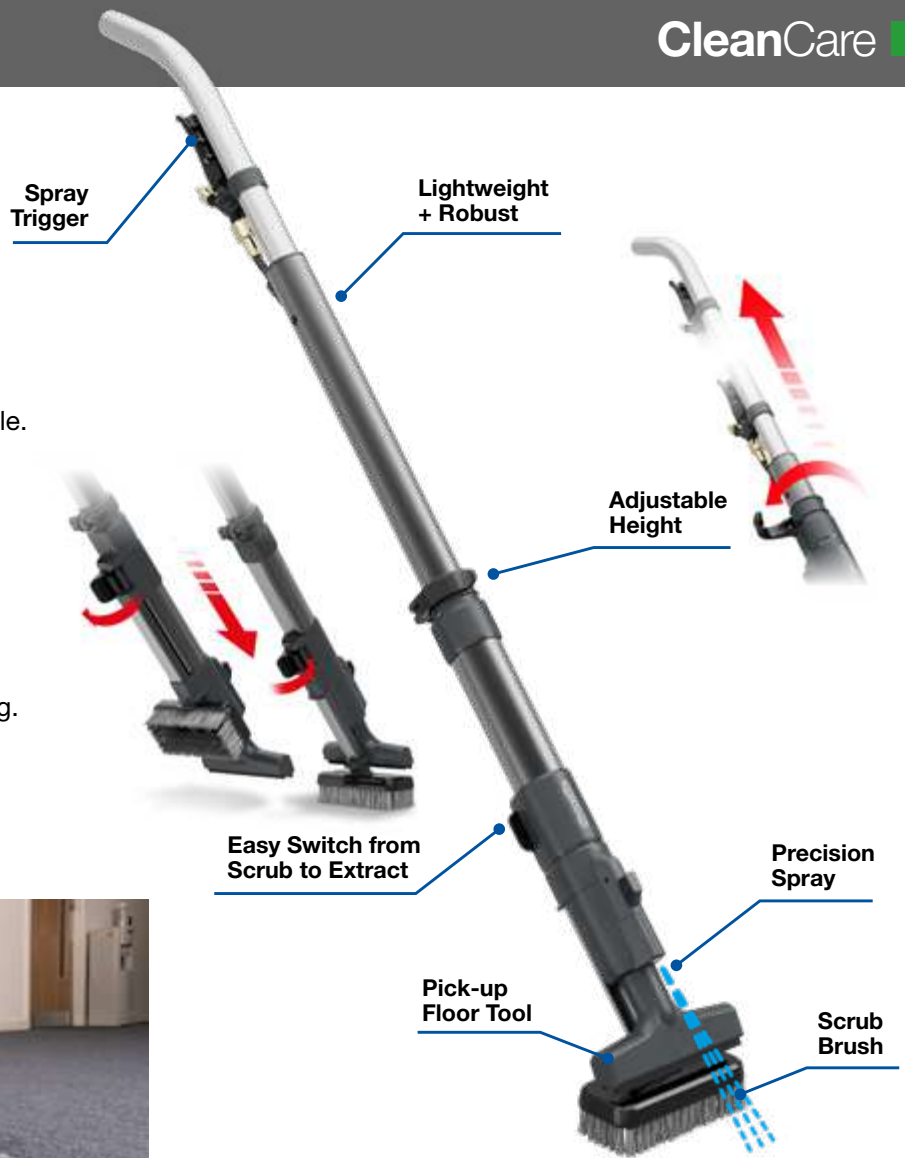

Numatic Xtract

Total Performance for Tough to Clean

Numatic

Numatic Xtract

Master Your Environment

The NEW X-tract wand is fully compatible for all Numatic carpet extraction vacuums available.

With X-tract, you can clean, scrub and dry every area that your current scrubber dryer misses or the mop doesn't clean effectively. It is perfect for those hard-to-reach areas and getting around awkward obstacles.

With the Carpet Kit, tackle spills before they turn into stains. Easily switch between brush and extraction tool for effective carpet cleaning.

Low-cost and mechanical-free, X-tract is the right tool to complete the job, for less.

Spray, scrub and extract

in all tight areas

Even clean up the walls...

Deep Clean Hard-to-Reach Areas with Ease

- Perfect for small, hard-to-reach areas, corners, edges and around obstacles
- Thoroughly clean those areas that are usually missed
- Leave the floors clean, dry and safe
- Tackle dirty spills and soiled areas with no fuss
- Fits and cleans where scrubber dryers cannot
- Use on carpets and hard floors